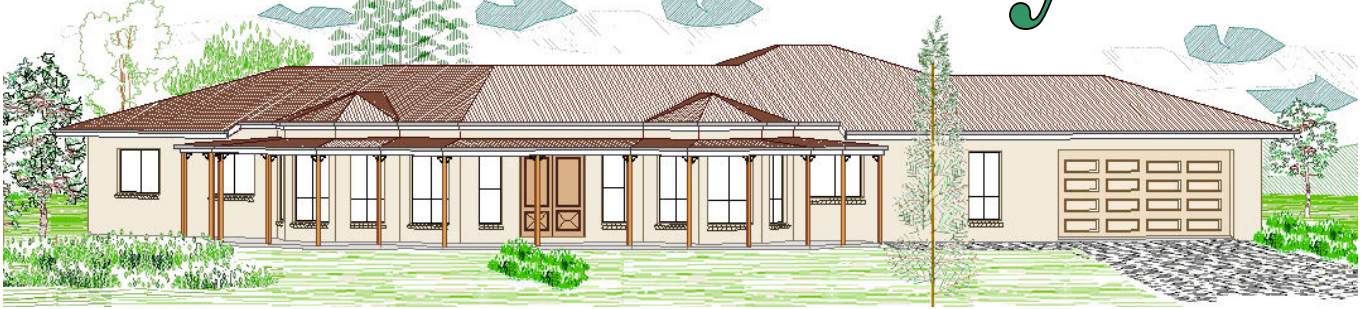

The Brooklyn

- * 4 Bedrooms
Bed 1 with Computer-nook
Ensuite & WIW
- * Meals/Family
- * Leisure Area
- * Living, Dining
- * Verandah, Alfresco
- * Double Garage
- * Area 310.69 sqm

ESTATE COLLECTION

www.craftsmanhomes.com.au