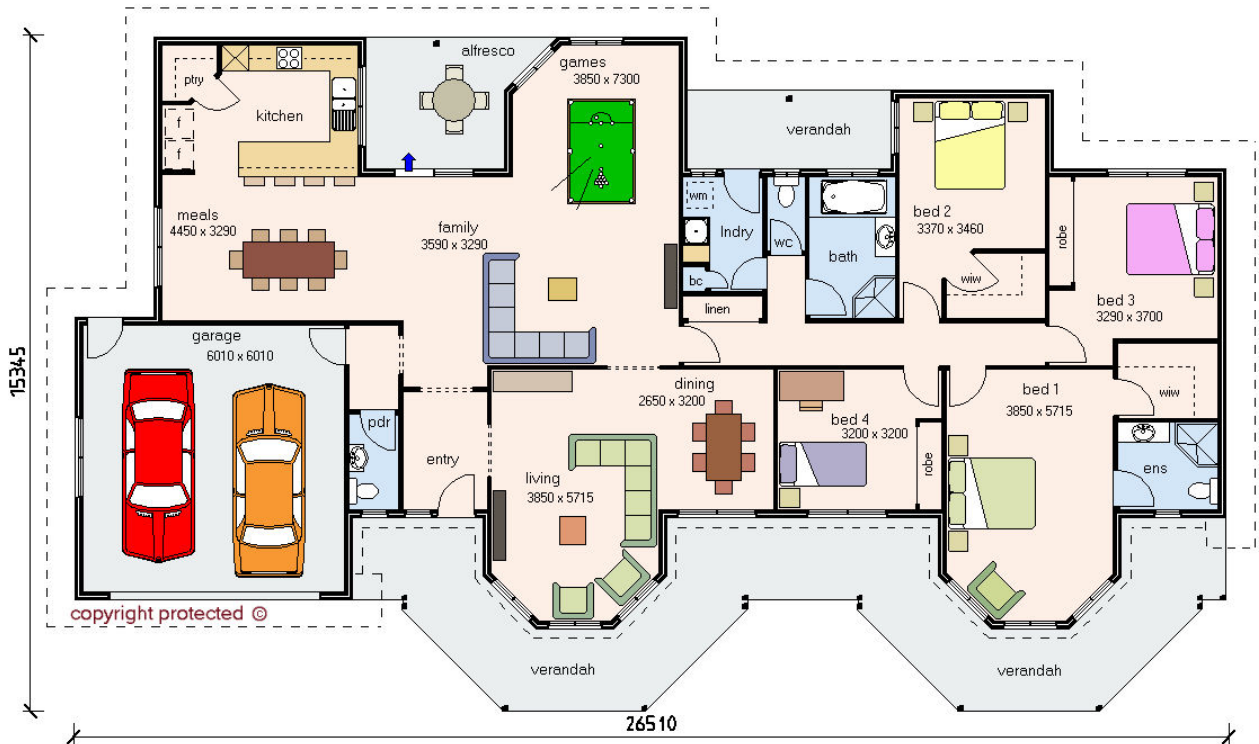

# The Collarenebri

ESTATE COLLECTION

- \* 4 Bedrooms
- \* Ens, WIW
- \* Meals, Family
- \* Lounge/Dining
- \* Games
- \* Alfresco
- \* Verandahs
- \* Double garage
- \* Area 335.78sqm

[www.craftsmanhomes.com.au](http://www.craftsmanhomes.com.au)