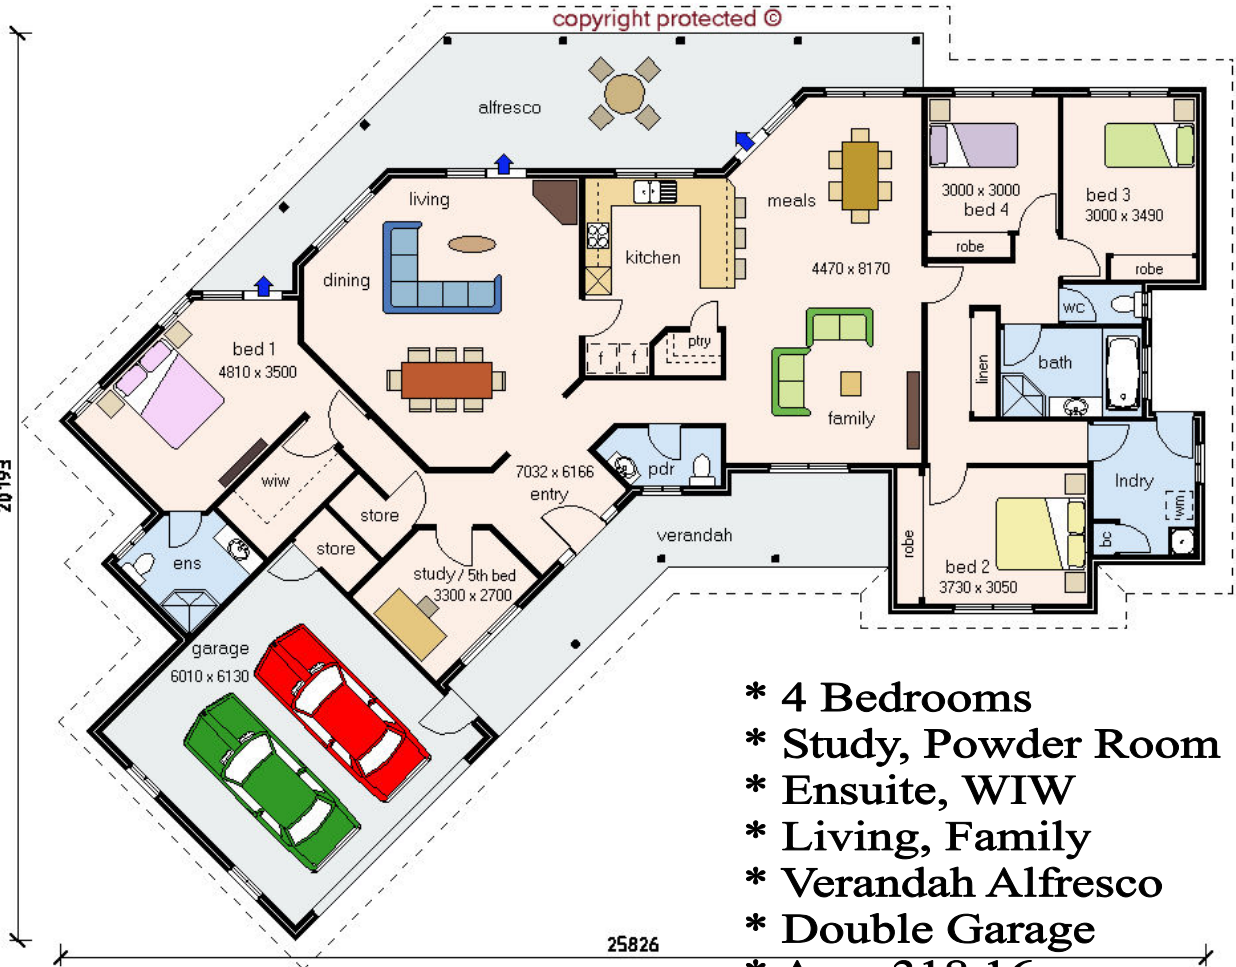

The Gerringong

ESTATE COLLECTION

- * 4 Bedrooms
- * Study, Powder Room
- * Ensuite, WIW
- * Living, Family
- * Verandah Alfresco
- * Double Garage
- * Area 318.16 sqm

c282.dab

www.craftsmanhomes.com.au

COPYRIGHT: This drawing is the property of Craftsman Homes, reproduction in whole or part is strictly forbidden without the written consent of the Managing Director of Craftsman Homes. Failure to observe will result in Legal Action being taken