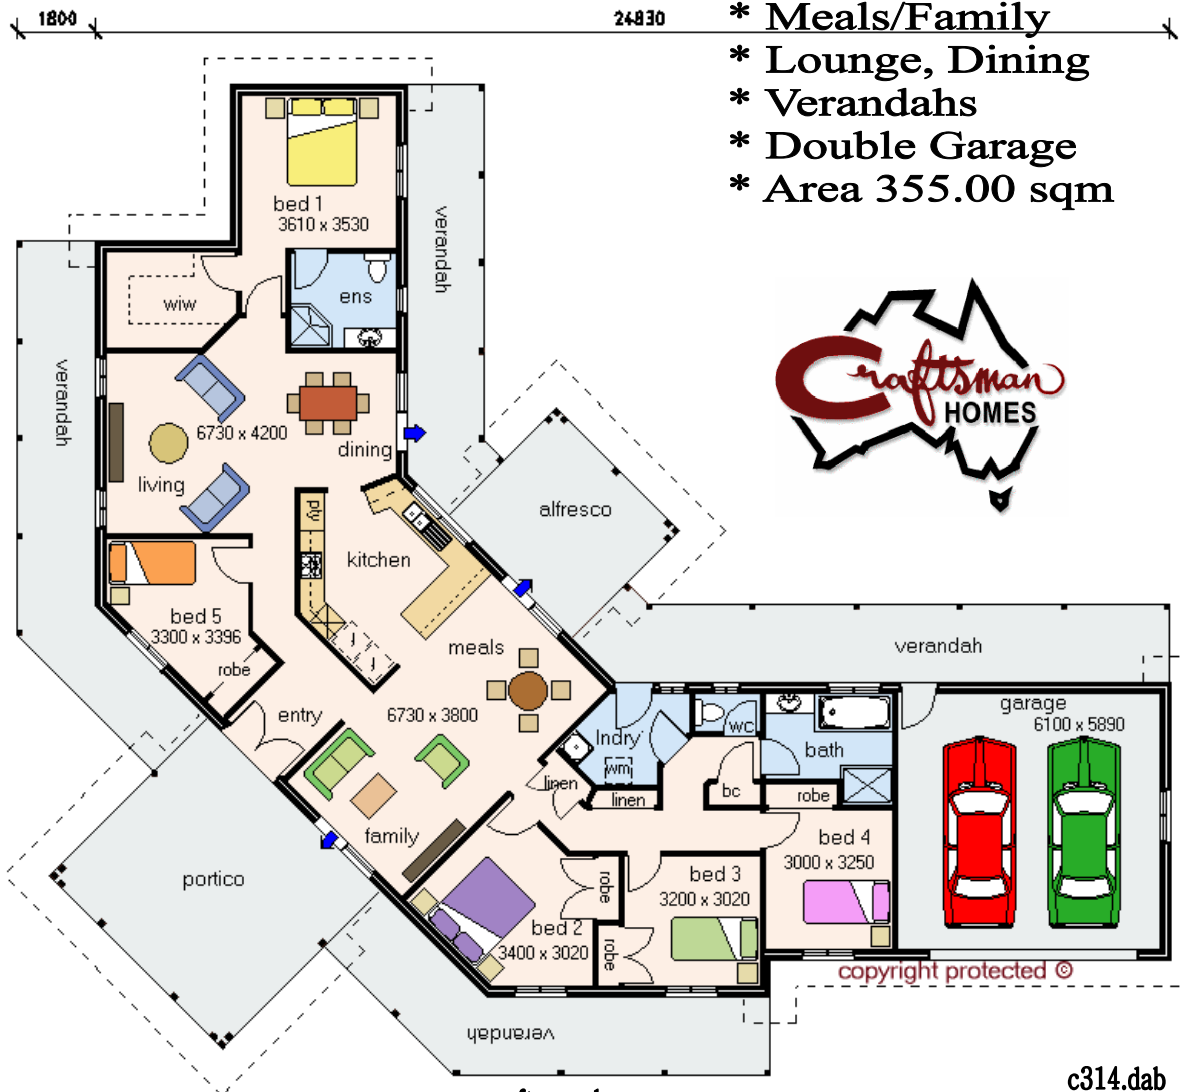

The Jerilderie

ESTATE COLLECTION

- * 5 Bedrooms
- * Ensuite, WIW
- * Meals/Family
- * Lounge, Dining
- * Verandahs
- * Double Garage
- * Area 355.00 sqm

www.craftsmanhomes.com.au

c314.dab

COPYRIGHT: This drawing is the property of Craftsman Homes, reproduction in whole or part is strictly forbidden without the written consent of the Managing Director of Craftsman Homes. Failure to observe will result in Legal Action being taken