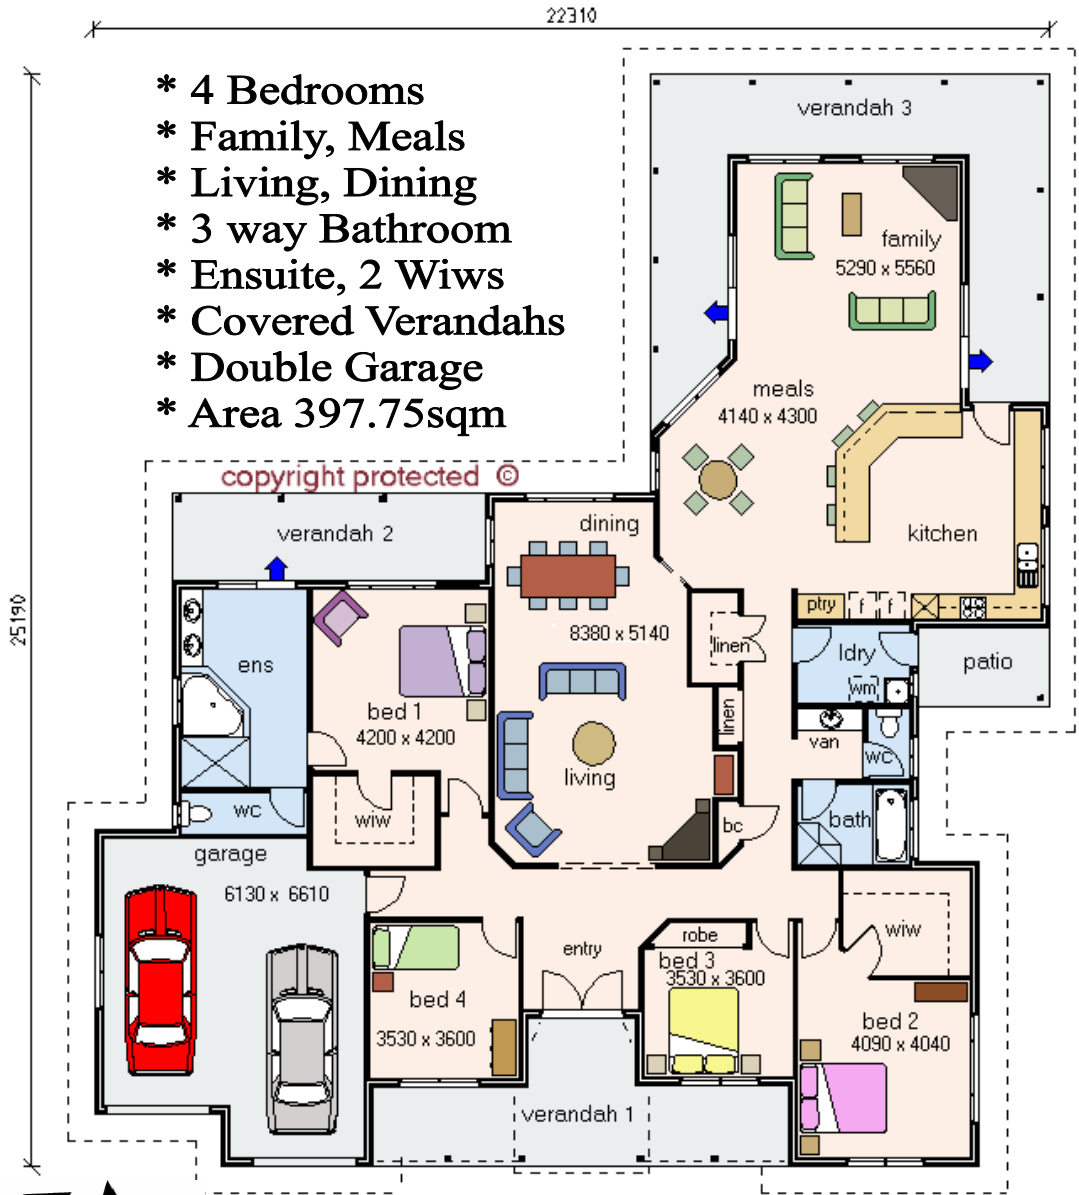

The Walgett

ESTATE COLLECTION

- * 4 Bedrooms
- * Family, Meals
- * Living, Dining
- * 3 way Bathroom
- * Ensuite, 2 Wiws
- * Covered Verandahs
- * Double Garage
- * Area 397.75sqm

copyright protected ©

www.craftsmanhomes.com.au