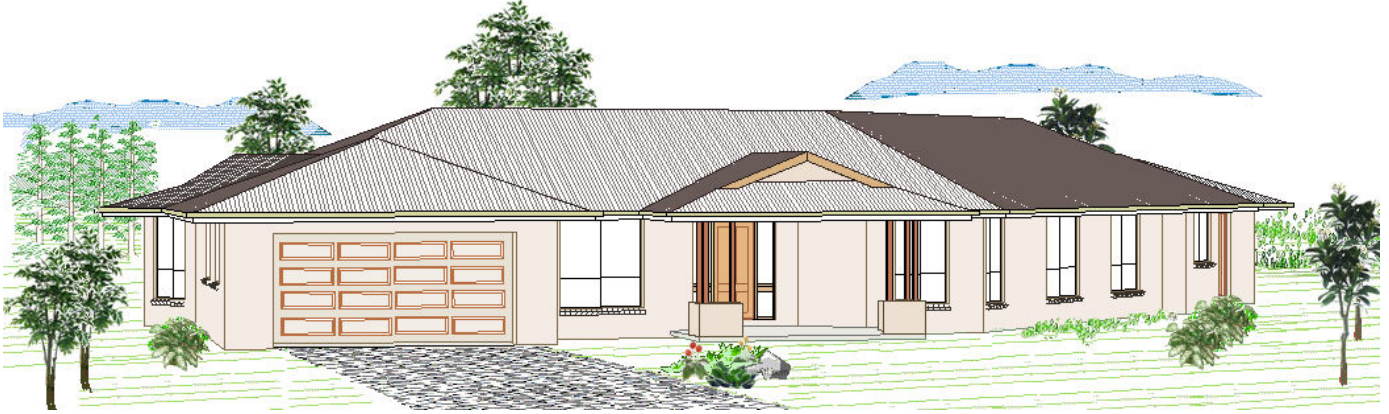

The Warrazambil

ESTATE COLLECTION

- * 5 Bedrooms
- * Family, Meals, Games
- * Living, Dining
- * Ensuite, Wiw
- * Covered Verandah
- * Double Garage
- * Area 372.55 sqm

c112.dab

www.craftsmanhomes.com.au

COPYRIGHT: This drawing is the property of Craftsman Homes, reproduction in whole or part is strictly forbidden without the written consent of the Managing Director of Craftsman Homes. Failure to observe will result in Legal Action being taken