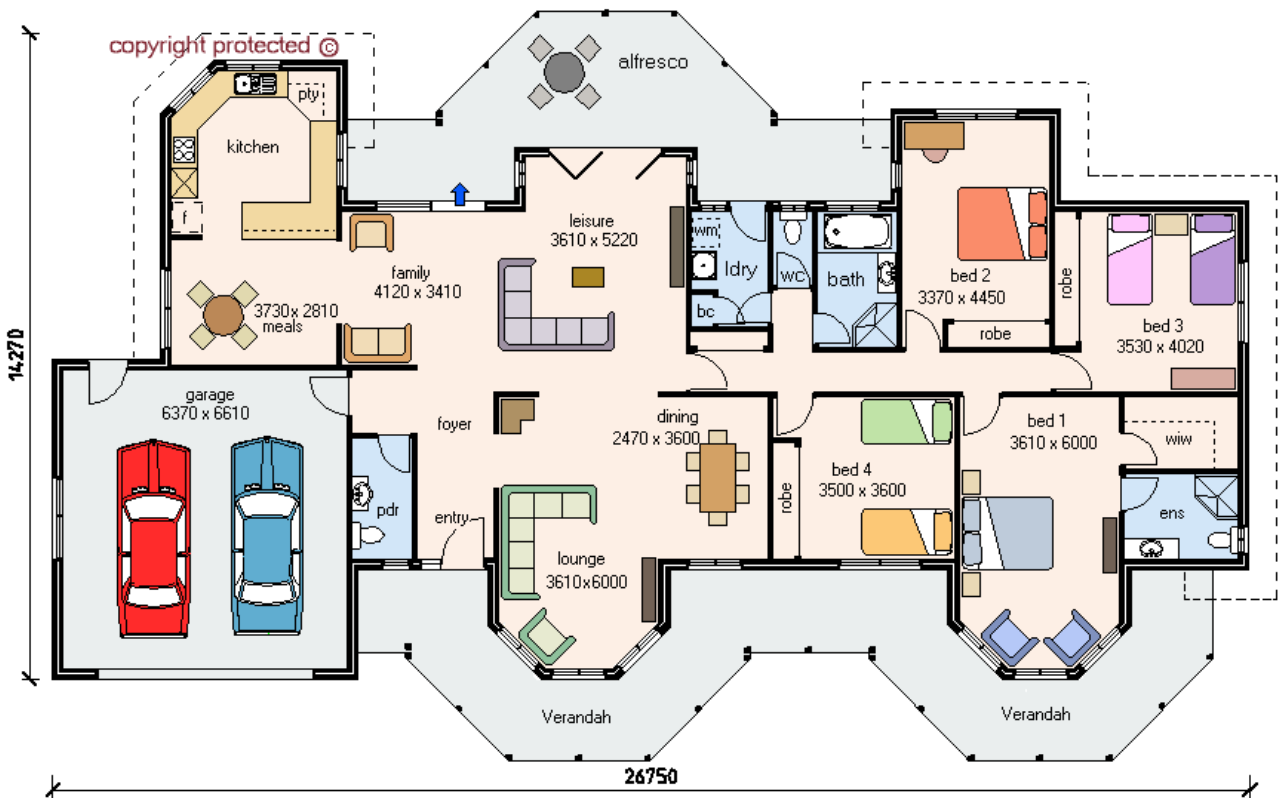

The Wyalong

ESTATE COLLECTION

- * 4 Bedrooms
- * Family, Meals
- * Living, Dining
- * Double Garage
- * Area 342.47 sqm
- * Ensuite, WIW
- * Powder room
- * Alfresco
- * Verandah

www.craftsmanhomes.com.au