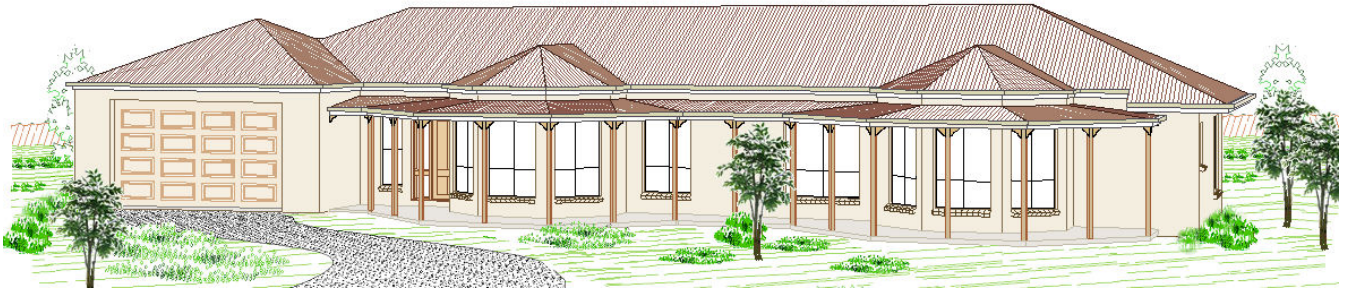

The Wyalong

ESTATE COLLECTION

- * 4 Bedrooms
- * Family, Meals
- * Living, Dining
- * Double Garage
- * Area 342.47 sqm
- * Ensuite, WIW
- * Powder room
- * Alfresco
- * Verandah

www.craftsmanhomes.com.au